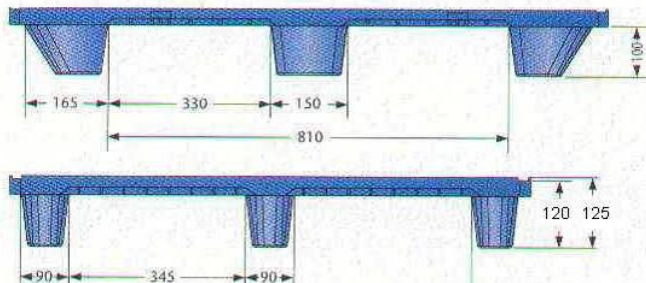

105 Nestable

- Cost effective
- Very stable
- Low weight
- Pallets interlock when stacked
- Resistant to insects, bacteria and fungi.
- Environmentally friendly product of 100% recycled plastic, completely recyclable.