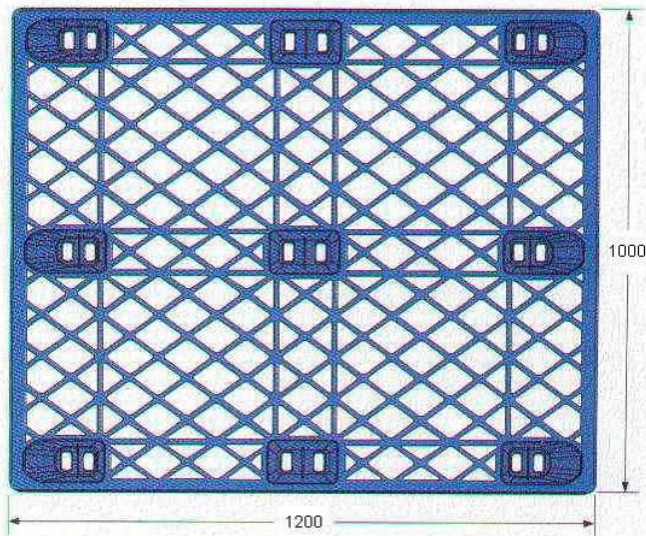

Plastic Pallet

Item No:	105
External Dimensions	
Length:	1000 mm
Width:	1200 mm
Height:	125 mm
Material	
Material:	PP/PE
Weight	
Weight:	4.2 kg
Packaging	
Qty in 40ft container:	1500
Load	
Dynamic load:	400 kg
Static load:	800 kg

105 Nestable

- Cost effective
- Very stable
- Low weight
- Pallets interlock when stacked
- Resistant to insects, bacteria and fungi.
- Environmentally friendly product of 100% recycled plastic, completely recyclable.