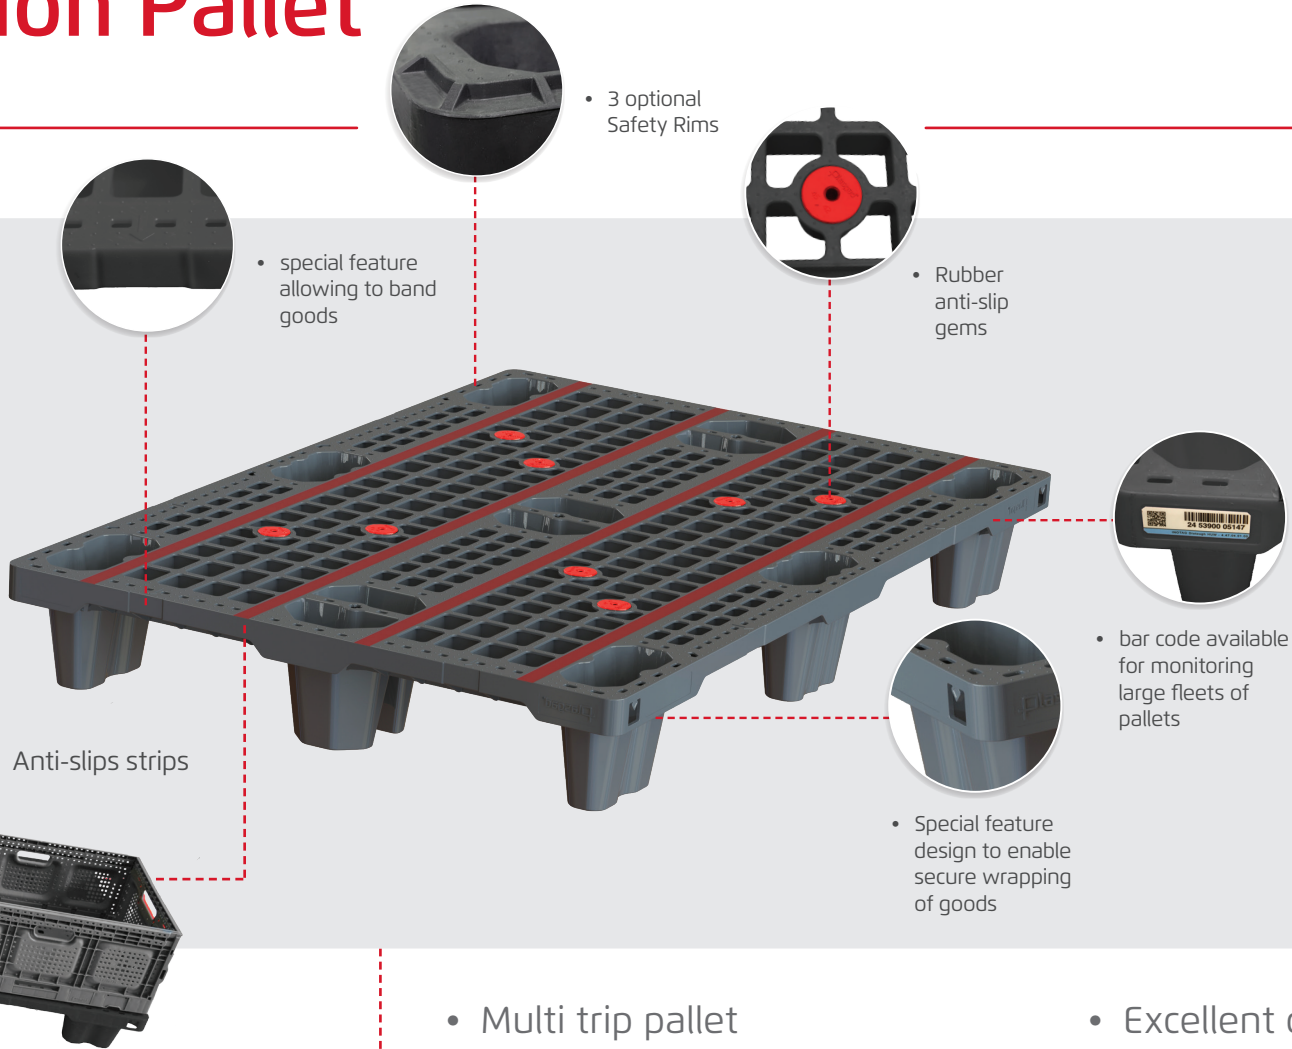

Distribution Pallet

skids (Optional)

3 skids

Full perimeter - 5 skids

Full perimeter - 6 skids

- Multi trip pallet
- Easy forklift entries when nested
- Environmentally friendly - 100% recyclable
- Skids (Optional)

- Excellent design for better support of any type of goods and/or crates
- Easy to wash and clean
- Closed deck (optional)

Specifications

MODEL	1200X800		1200X800 S		1200X1000		1200X1000 3S		1200X1000 5S		1200X1000 6S	
Catalog Number	DIDSE		DADSE		DIDSI		DADSI		DADSI		DADSI	
DIMENSIONS												
External Dimensions (L / W / H)	1200 / 800 / 150 mm 47.2 / 31.5 / 5.9 in		1200 / 800 / 162 mm 47.2 / 31.5 / 6.3 in		1200 / 1000 / 150 mm 47.2 / 39.4 / 5.9 in		1200 / 1000 / 162 mm 47.2 / 39.4 / 6.3 in		1200 / 1000 / 162 mm 47.2 / 39.4 / 6.3 in		1200 / 1000 / 162 mm 47.2 / 39.4 / 6.3 in	
LOGISTICS												
Weight	8.5 kg	18.7 Lb	11.2 kg	24.6 Lb	10.8 kg	23.8 Lb	14.5 kg	31.9 Lb	15.5 kg	34.1 Lb	16 kg	35.2 Lb
Weight CD	9.5 kg	20.9 Lb	12.2 kg	26.8 Lb	11.8 kg	26 Lb	15.5 kg	34.1 Lb	16.5 kg	36.3 Lb	17 kg	37.4 Lb
Dynamic	1400 kg	3086 Lb	1400 kg	2204 Lb	1000 kg	3086 Lb	1000 kg	2204 Lb	1000 kg	2204 Lb	1000 kg	2204 Lb
Static	3000 kg	6613.8 Lb	3000 kg	6613.8 Lb	3000 kg	6613.8 Lb	3000 kg	6613.8 Lb	3000 kg	6613.8 Lb	3000 kg	6613.8 Lb
Racking			500 kg	1102.3 Lb			500 kg	1102.3 Lb	500 kg	1102.3 Lb	500 kg	1102.3 Lb
Pallets per stack	50		40		49		40		34		34	
Units per 40HC	1250		975 (sets)		1029		840 (sets)		714 (sets)		714 (sets)	
Units per Mega truck	1650		1,360 (sets)		1274		1,092 (sets)		936 (sets)		936 (sets)	
Units per Jumbo truck	1,976		1,520 (sets)		1,456		1,176 (sets)		1,008 (sets)		1,008 (sets)	
Units per 53' Truck	2,028		1,599 (sets)		1,560		1,008 (sets)		1,080 (sets)		1,080 (sets)	
MATERIAL												
Material	PP/HDPE recycled or virgin											
Color	Black (recycled)											

Technical Drawing (mm)

(1200X800)

(1200X1000)