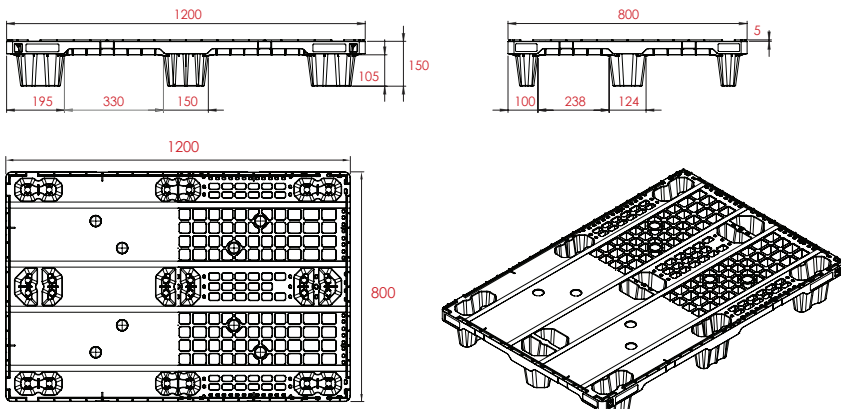

Distribution Pallet

skids (Optional)

3 skids

Full perimeter - 5 skids

Full perimeter - 6 skids

- Multi trip pallet
- Easy forklift entries when nested
- Environmentally friendly - 100% recyclable
- Skids (Optional)

- Excellent design for better support of any type of goods and/or crates
- Easy to wash and clean
- Closed deck (optional)

Specifications

MODEL	1200X800		1200X800 S		1200X1000		1200X1000 3S		1200X1000 5S		1200X1000 6S	
Catalog Number	DIDSE		DADSE		DIDSI		DADSI		DADSI		DADSI	
DIMENSIONS												
External Dimensions (L / W / H)	1200 / 800 / 150 mm 47.2 / 31.5 / 5.9 in		1200 / 800 / 162 mm 47.2 / 31.5 / 6.3 in		1200 / 1000 / 150 mm 47.2 / 39.4 / 5.9 in		1200 / 1000 / 162 mm 47.2 / 39.4 / 6.3 in		1200 / 1000 / 162 mm 47.2 / 39.4 / 6.3 in		1200 / 1000 / 162 mm 47.2 / 39.4 / 6.3 in	
LOGISTICS												
Weight	8.5 kg	18.7 Lb	11.2 kg	24.6 Lb	10.8 kg	23.8 Lb	14.5 kg	31.9 Lb	15.5 kg	34.1 Lb	16 kg	35.2 Lb
Weight CD	9.5 kg	20.9 Lb	12.2 kg	26.8 Lb	11.8 kg	26 Lb	15.5 kg	34.1 Lb	16.5 kg	36.3 Lb	17 kg	37.4 Lb
Dynamic	1400 kg	3086 Lb	1400 kg	2204 Lb	1000 kg	3086 Lb	1000 kg	2204 Lb	1000 kg	2204 Lb	1000 kg	2204 Lb
Static	3000 kg	6613.8 Lb	3000 kg	6613.8 Lb	3000 kg	6613.8 Lb	3000 kg	6613.8 Lb	3000 kg	6613.8 Lb	3000 kg	6613.8 Lb
Racking			500 kg	1102.3 Lb			500 kg	1102.3 Lb	500 kg	1102.3 Lb	500 kg	1102.3 Lb
Pallets per stack	50		40		49		40		34		34	
Units per 40HC	1250		975 (sets)		1029		840 (sets)		714 (sets)		714 (sets)	
Units per Mega truck	1650		1,360 (sets)		1274		1,092 (sets)		936 (sets)		936 (sets)	
Units per Jumbo truck	1,976		1,520 (sets)		1,456		1,176 (sets)		1,008 (sets)		1,008 (sets)	
Units per 53' Truck	2,028		1,599 (sets)		1,560		1,008 (sets)		1,080 (sets)		1,080 (sets)	
MATERIAL												
Material	PP/HDPE recycled or virgin											
Color	Black (recycled)											

Technical Drawing (mm)

(1200X800)

(1200X1000)