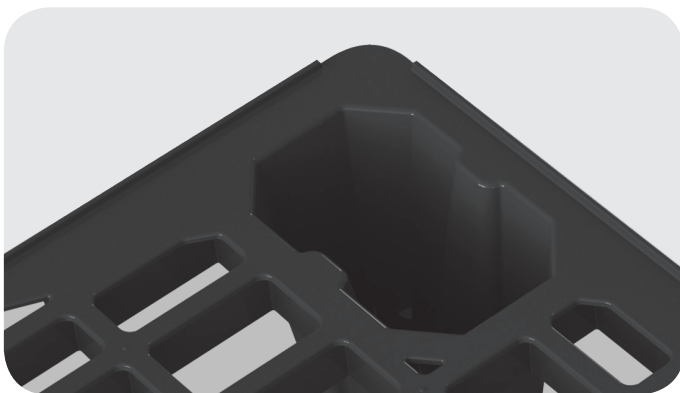

Semi Pallet 220

PG220

- Ultra light pallet
- Spacious extra-wide forklift entry
- Strong legged structure
- Custom aviation safety requirements
- The ultimate nestable semi light pallet

Specifications

DIMENSIONS			
Dimensions (L / W / H)	800 / 600 / 134 mm	31.5 / 23.62 / 5.27 in	
LOGISTICS			
Weight	2.50 kg		
Maximum load Dynamic	500 kg		
Maximum load Static	1000 kg		
Pallets per stack	164 (2x82)		
Units per 40 HC / Mega truck	4100 / 5412		
MATERIAL			
Material	PE / PP		
Color	Black		