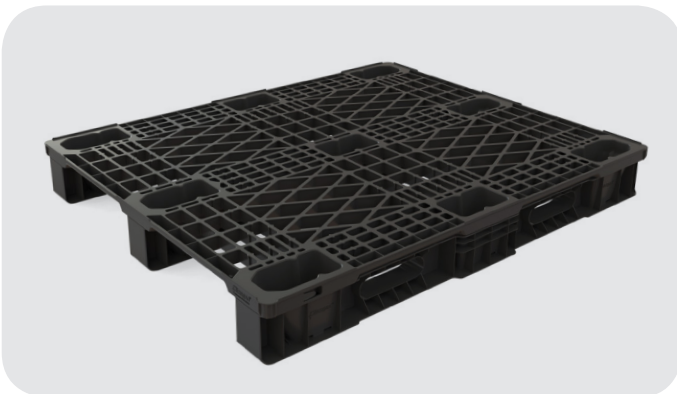

# RS 805Plus Pallet

- Light pallets racking ability - up to 800 Kg
- Smooth bottom surface
- Environmentally friendly - 100% recyclable
- Easy to wash and clean
- Open/Closed deck (optional)
- Excellent weight/performance ratio
- Cost effective
- 4-way forklift entry
- Space saving

Open deck (optional)

Smooth bottom surface

## DIMENSIONS

Dimensions (L / W / H)	1,200 / 800 / 133 mm	47.3 / 39.4 / 5.2 in
------------------------	----------------------	----------------------

## MATERIAL

Material	PP/HDPE recycled or virgin
Color	Black

\* Load capacities are based on evenly distributed loads and can vary according to the type of load.