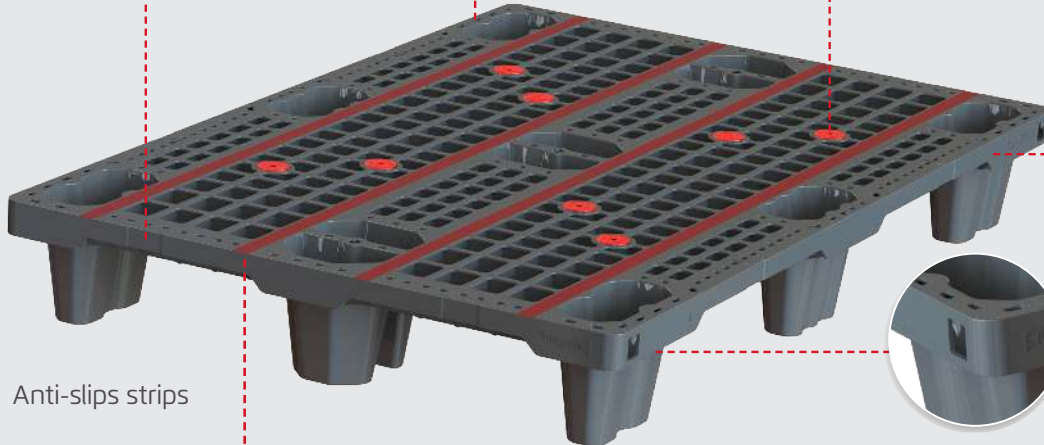

# Distribution Pallet

• special feature allowing to band goods

• 3 optional Safety Rims

• Rubber anti-slip gems

• Anti-slips strips

• bar code available for monitoring large fleets of pallets

• Special feature design to enable secure wrapping of goods

## skids (Optional)

3 skids

Full perimeter - 5 skids

Full perimeter - 6 skids

- Multi trip pallet
- Easy forklift entries when nested
- Environmentally friendly - 100% recyclable
- Skids (Optional)

- Excellent design for better support of any type of goods and/or crates
- Easy to wash and clean
- Closed deck (optional)