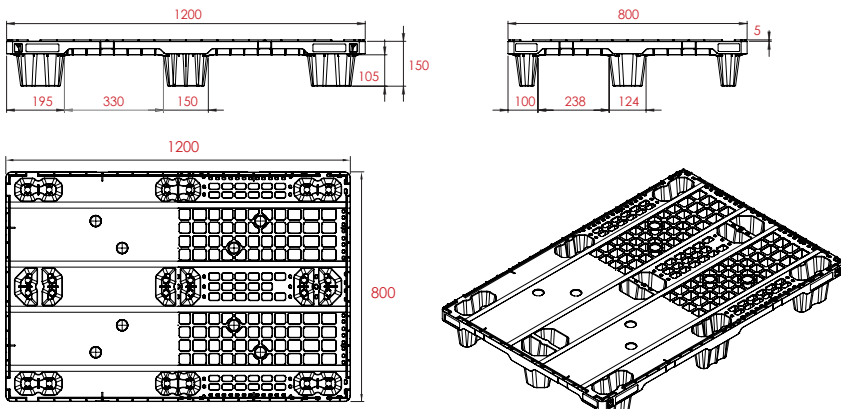

# Specifications

MODEL	1200X800		1200X800 S		1200X1000		1200X1000 3S		1200X1000 5S		1200X1000 6S	
Catalog Number	DIDSE		DADSE		DIDSI		DADSI		DADSI		DADSI	
<b>DIMENSIONS</b>												
External Dimensions (L / W / H)	1200 / 800 / 150 mm 47.2 / 31.5 / 5.9 in		1200 / 800 / 162 mm 47.2 / 31.5 / 6.3 in		1200 / 1000 / 150 mm 47.2 / 39.4 / 5.9 in		1200 / 1000 / 162 mm 47.2 / 39.4 / 6.3 in		1200 / 1000 / 162 mm 47.2 / 39.4 / 6.3 in		1200 / 1000 / 162 mm 47.2 / 39.4 / 6.3 in	
<b>LOGISTICS</b>												
Weight	8.5 kg	18.7 Lb	11.2 kg	24.6 Lb	10.8 kg	23.8 Lb	14.5 kg	31.9 Lb	15.5 kg	34.1 Lb	16 kg	35.2 Lb
Weight CD	9.5 kg	20.9 Lb	12.2 kg	26.8 Lb	11.8 kg	26 Lb	15.5 kg	34.1 Lb	16.5 kg	36.3 Lb	17 kg	37.4 Lb
Dynamic	1000 kg	2204 Lb	1000 kg	2204 Lb	1000 kg	2204 Lb	1000 kg	2204 Lb	1000 kg	2204 Lb	1000 kg	2204 Lb
static	3000 kg	6613.8 Lb	3000 kg	6613.8 Lb	3000 kg	6613.8 Lb	3000 kg	6613.8 Lb	3000 kg	6613.8 Lb	3000 kg	6613.8 Lb
Racking			500 kg	1102.3 Lb			500 kg	1102.3 Lb	500 kg	1102.3 Lb	500 kg	1102.3 Lb
Pallets per stack	49		40		49		40		34		34	
Units per 40HC	1225		975 (sets)		1029		840 (sets)		714 (sets)		714 (sets)	
Units per Mega truck	1,768		1,360 (sets)		1,352		1,092 (sets)		936 (sets)		936 (sets)	
Units per Jumbo truck	1,976		1,520 (sets)		1,456		1,176 (sets)		1,008 (sets)		1,008 (sets)	
Units per 53' Truck	2,028		1,599 (sets)		1,560		1,008 (sets)		1,080 (sets)		1,080 (sets)	
<b>MATERIAL</b>												
Material	PP/HDPE recycled or virgin											
Color	Black (recycled)											

## Technical Drawing (mm)

### (1200X800)

### (1200X1000)