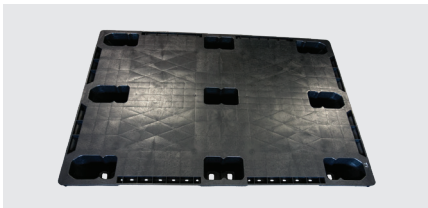

Specifications

DIMENSIONS

Dimensions (L / W / H)	1,200 / 800 / 128 mm	47.2 / 31.5 / 5 in

LOGISTICS

Weight	4.2 kg	9.2 lb
Weight CD	5.2 kg	11.4 lb
Maximum load Dynamic	1,000 kg	2,204 lb
Max load Dynamic with skids	1,000 kg	2,204 lb
Maximum load Static	1,800 kg	3,968 lb
Max load Static with skids	2,000 kg	4,409 lb
Pallets per stack	86	
Units per 40 HC	2,150	

MATERIAL

Material	PP/HDPE recycled or virgin
Color	Black

* Load capacities are based on evenly distributed loads and can vary according to the type of load.

Notes on use

* Closed deck (optional)