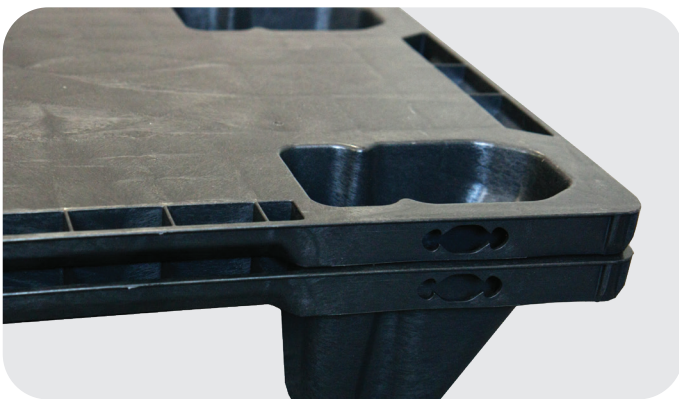

# 805 Eco pallet

- Light weight, one way pallet
- Nestable, great space saving ratio
- Easy and safe to handle
- Cost effective
- Environment friendly - 100% recyclable
- Closed deck optional
- Skids optional
- Stretch wrap feature
- Fits air pallet
- Safety rims (optional)

## DIMENSIONS

Dimensions (L / W / H)	1,200 / 800 / 128 mm	47.2 / 31.5 / 5 in
------------------------	----------------------	--------------------

## MATERIAL

Material	PP/HDPE recycled or virgin
Color	Black

\* Load capacities are based on evenly distributed loads and can vary according to the type of load.