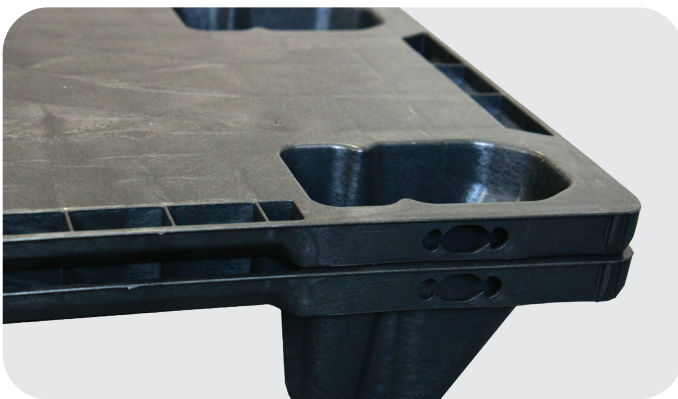

# 805 Eco pallet

- Light weight, one way pallet
- Nestable, great space saving ratio
- Easy and safe to handle
- Cost effective
- Environment friendly - 100% recyclable
- Closed deck optional
- Skids optional
- Stretch wrap feature
- Fits air pallet
- Safety rims (optional)

## DIMENSIONS

Dimensions (L / W / H)	1,200 / 800 / 128 mm	47.2 / 31.5 / 5 in
------------------------	----------------------	--------------------

## MATERIAL

Material	PP/HDPE recycled or virgin
Color	Black

\* Load capacities are based on evenly distributed loads and can vary according to the type of load.