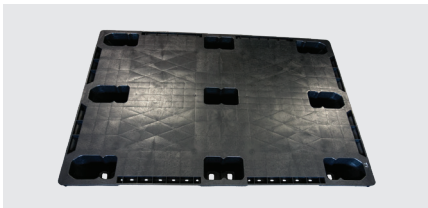

Specifications

DIMENSIONS

Dimensions (L / W / H)	1,200 / 800 / 128 mm	47.2 / 31.5 / 5 in

LOGISTICS

Weight	4.4 kg	9.7 lb
Weight CD	5.3 kg	11.7 lb
Maximum load Dynamic	900 kg	1,984.16 lb
Max load Dynamic with skids	1,100 kg	2,425.09 lb
Maximum load Static	1,800 kg	3,968.32 lb
Max load Static with skids	2,000 kg	4,409.25 lb
Pallets per stack	86	
Units per 40 HC	2,150	

MATERIAL

Material	PP/HDPE recycled or virgin
Color	Black

* Load capacities are based on evenly distributed loads and can vary according to the type of load.

Notes on use

* Closed deck (optional)