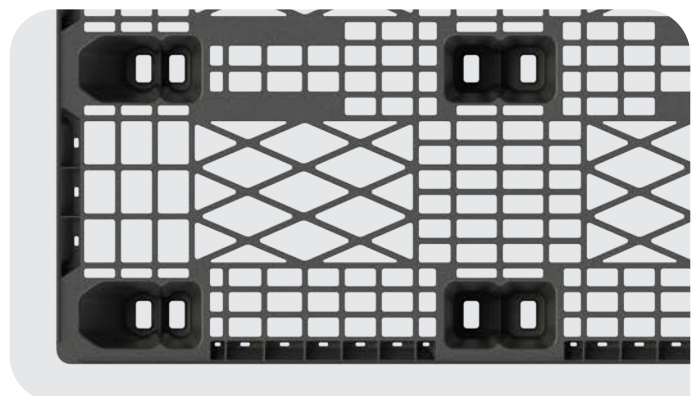

805 Edge pallet

- Lightweight yet exceptionally **strong shipping pallet**
- Nestable design for optimal space saving during storage and transport
- Cost-effective logistics solution
- Easy and safe handling with improved destacking performance
- **Sustainable by design – made from recycled material and 100% recyclable**
- Optional skids available
- Optional safety rims
- Stretch wrapping feature
- Ideal for air freight and export applications

*New feet design - Easier destacking

*Reinforced deck structure

Specifications

DIMENSIONS

Dimensions (L / W / H)	1,200 / 800 / 128 mm	47.2 / 31.5 / 5 in
------------------------	----------------------	--------------------

LOGISTICS

Weight	4.6 kg	10.14 lb
Maximum load Dynamic	1,000 kg	2,204.62 lb
Max load Dynamic with skids	1,100 kg	2,425.09 lb
Maximum load Static	1,800 kg	3,968.32 lb
Max load Static with skids	2,000 kg	4,409.25 lb
Pallets per stack	86	
Units per Mega truck	2,838	
Units per 40 HC	2,150	

MATERIAL

Material	PP/HDPE recycled or virgin
Color	Black

* Load capacities are based on evenly distributed loads and can vary according to the type of load.

Notes on use

*Compatible with skids

* Special feature designed to enable secure wrapping of goods